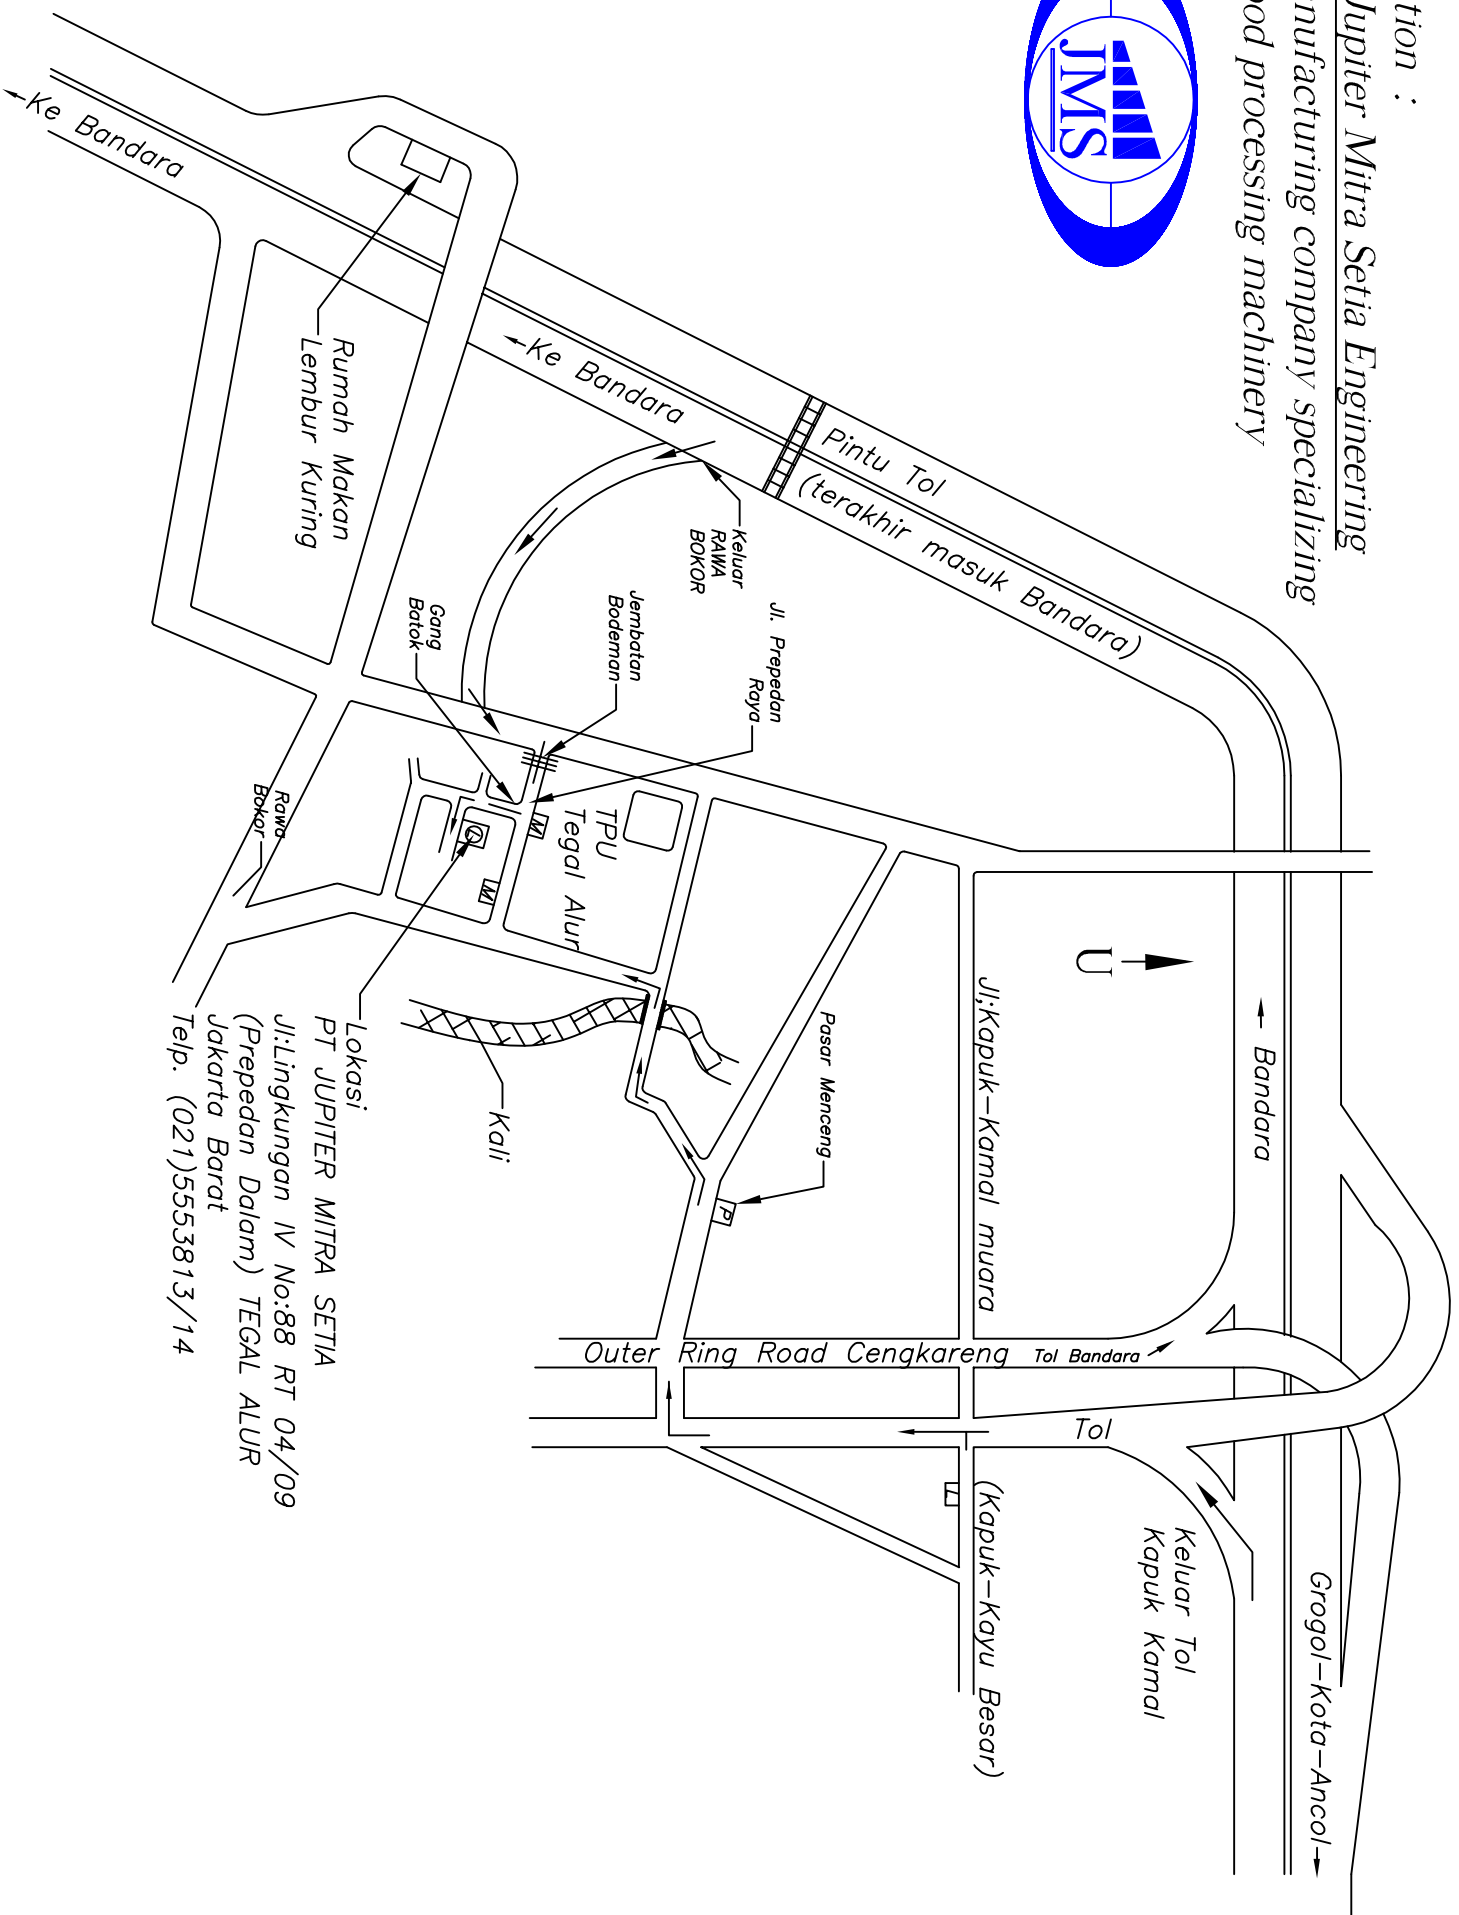

Location :
PT. Jupiter Mitra Setia Engineering
a manufacturing company specializing
of food processing machinery

Lokasi
PT JUPITER MITRA SETIA
Ji:Lingkungan IV No:88 RT 04/09
(Prepedan Dalam) TEGAL ALUR
Jakarta Barat
Telp. (021)5553813/14